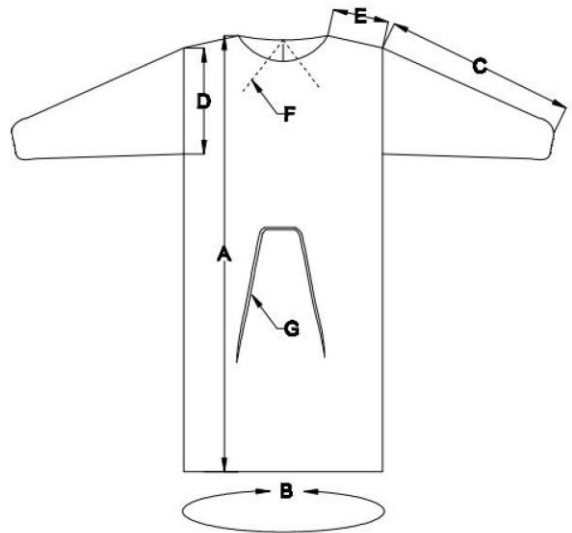

# PP ISOLATION GOWN

PN: 060601 / MANUFACTURER PN: CN307

PP Isolation Gown, neck with ties, waist with ties, elastic wrists

CE MDD 93/42/EEC

Size	Universal size	
Length	A	115 ± 3cm
Width	B	136 ± 3cm
Sleeve Length	C	60 ± 2cm
Armhole Width	D	26 ± 2cm
Shoulder Width	E	22.5 ± 2cm
Neck Tie Length	F	35 ± 2cm
Waist Best Length	G	165 ± 5cm

### Spec:

Material	PP, 25gsm
----------	-----------

### Packaging

Plastic bag	10 PCS
Carton	100PCS, 10 bags, 52cm x 29cm x 32cm